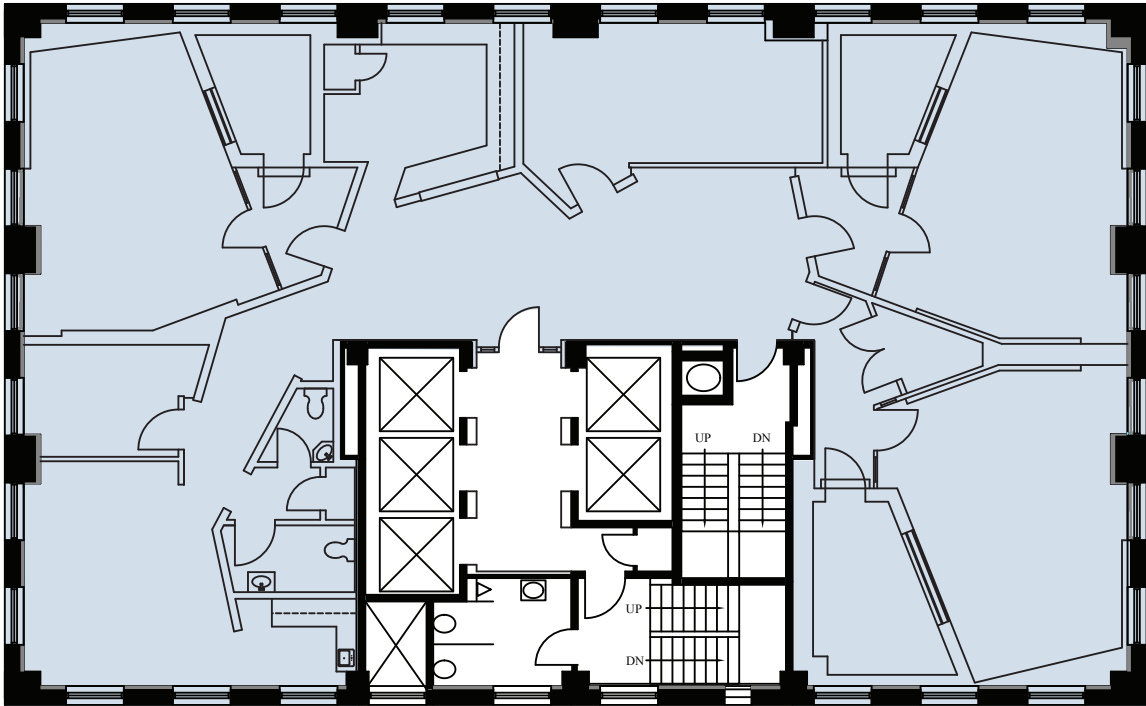

# 315

MADISON AVE

Suite 1100  
5,012 sf

Abramson Brothers Incorporated

501 Fifth Avenue, New York, NY 10017 | P: 212.687.2655 | F: 212.490.0630